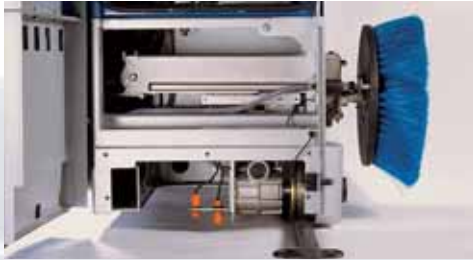

**Ideal speed –
more customer
confidence**

↑ The travel and lift drives are **frequency controlled for a soft and smooth start** and **variable speed control.** There is less stress on the components, the machine runs smoothly and customers experience the gantry car wash as safer.